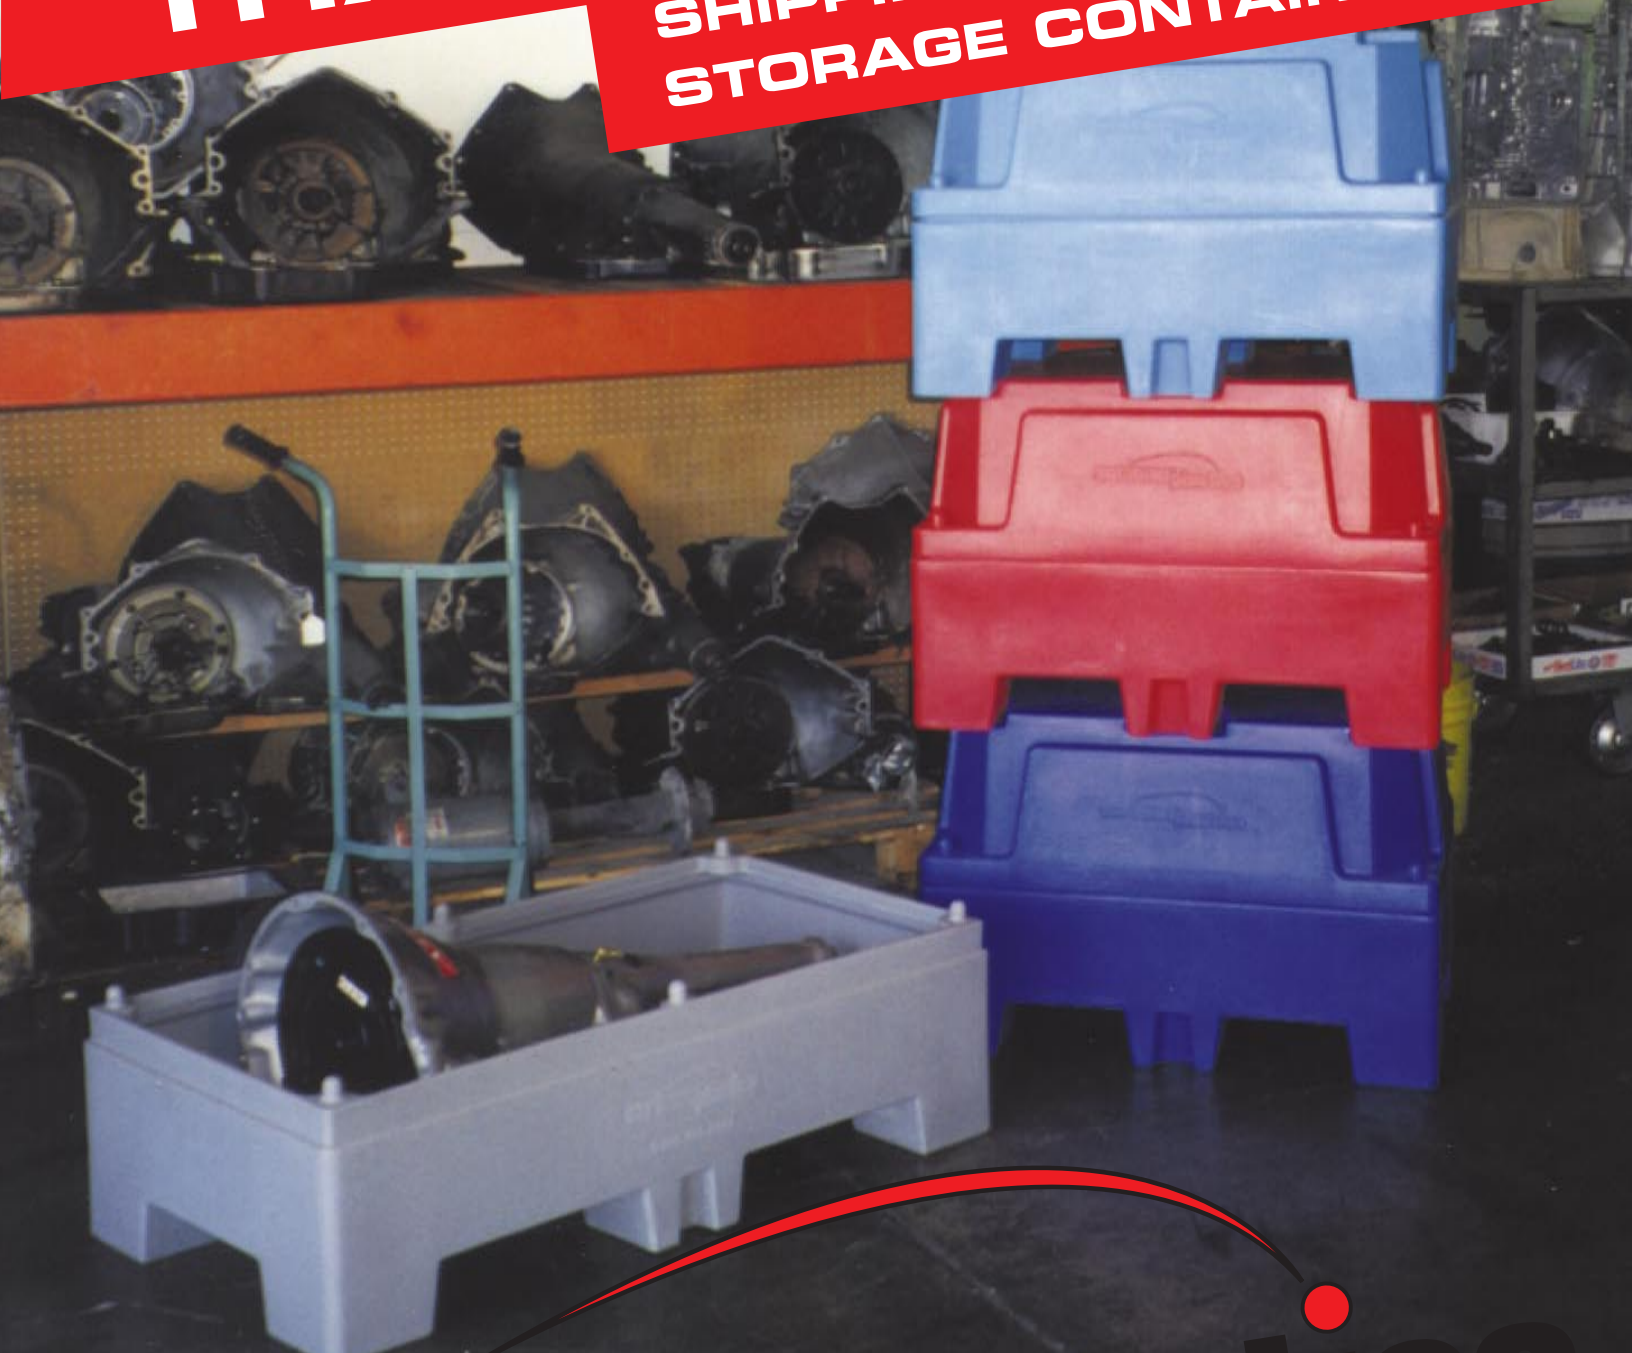

AUTOMATIC TRANSMISSION

SHIPPING & STORAGE CONTAINERS

scribner

plastics

800.552.5847

916.638.1515

916.638.2278 fax

www.scribnerplastics.com

PROTECTED BY US & FOREIGN PATENTS